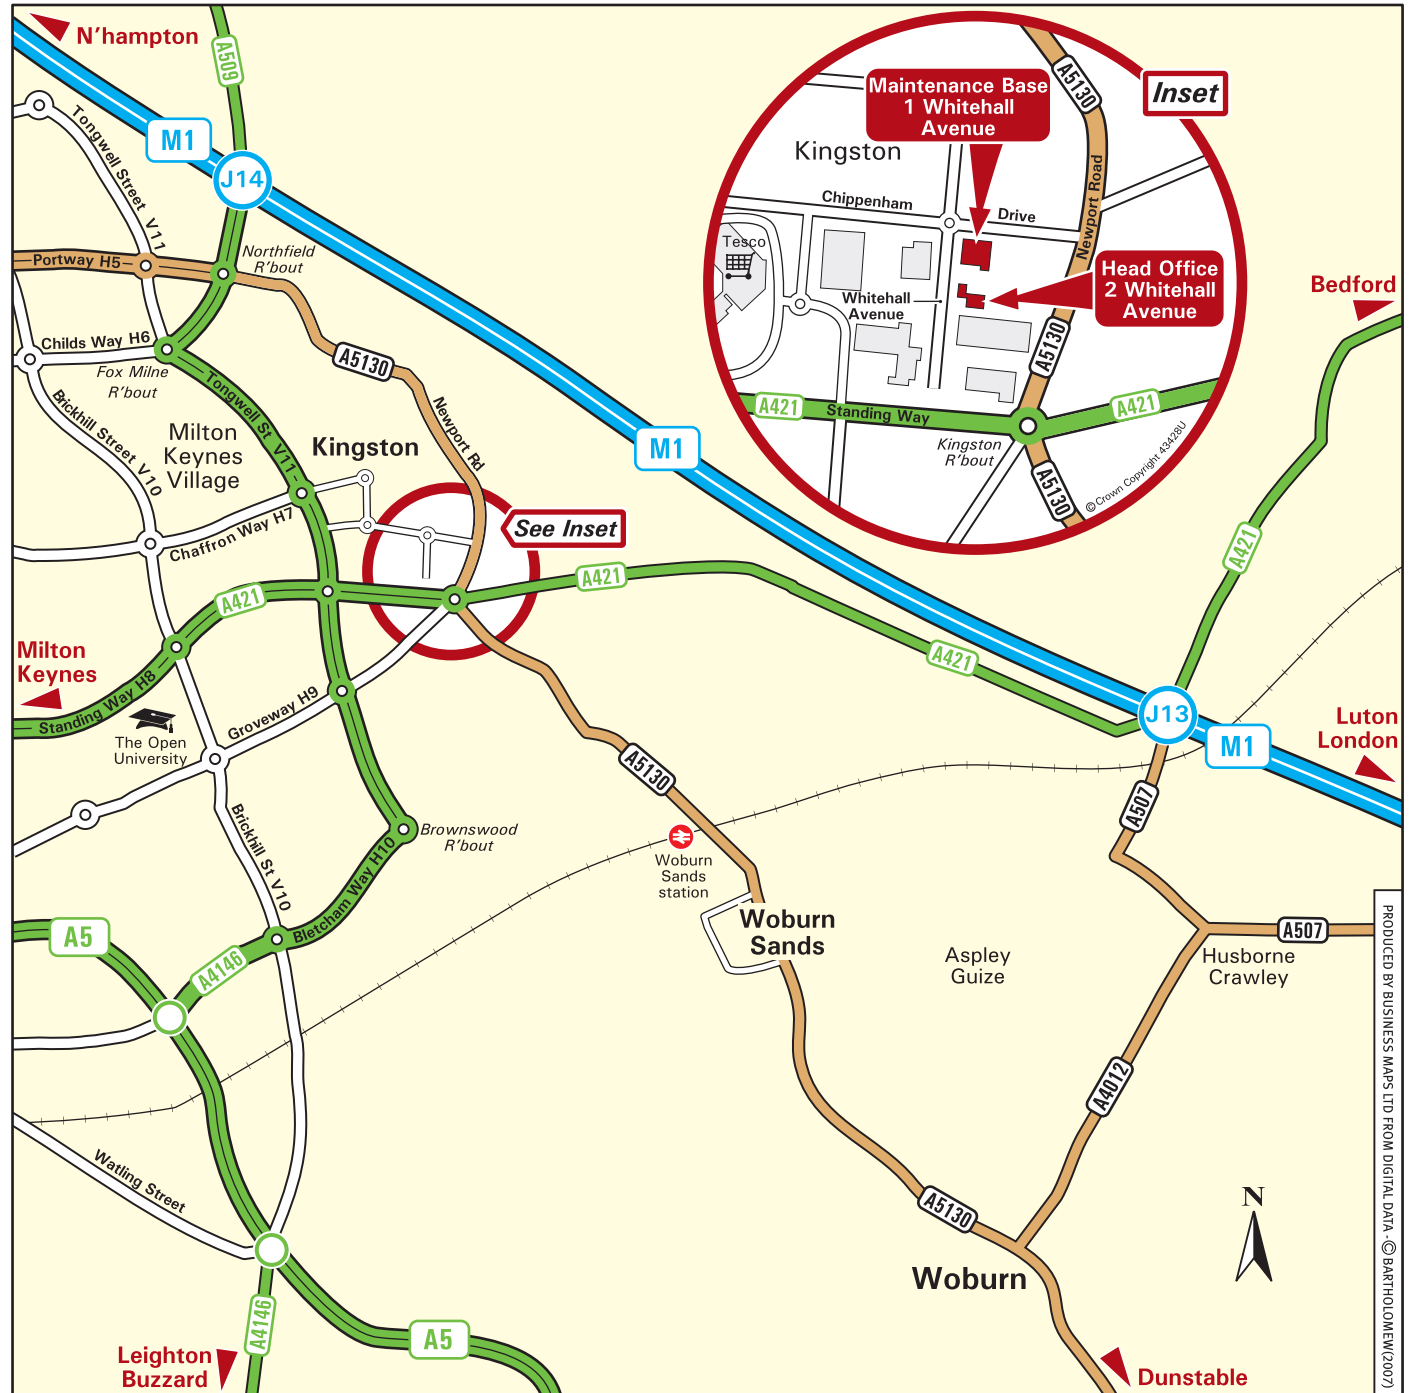

SIS LIVE Links
 Whitehall Avenue, Kingston
 Milton Keynes MK10 0AX
 Tel: +44 (0)1908 865500 - Fax: +44 (0)1908 865501
 sales@sislive.tv
 www.sislive.tv

From M1 J13 (Northbound)

- Leave the motorway at junction 13 (signed Milton Keynes South, Bedford & A421).
- At the roundabout at the top of the slip road, take the second exit onto the A421, towards Milton Keynes.
- At the Kingston roundabout, turn right onto the A5130 (Newport Road).
- Turn left onto Chippenham Drive.
- At the next roundabout turn left onto Whitehall Avenue (see inset).

From M1 J14 (Southbound)

- Leave the motorway at junction 14 (signed Milton Keynes, Newport Pagnell & A509).
- At the roundabout at the top of the slip road, take the third exit onto the A509.
- At the Northfield roundabout, take the second exit onto the A509 (Childs Way "H6").
- At the Fox Milne roundabout, turn left onto Tongwell Street (V11).
- Continue straight over the next roundabout and then turn left onto Chippenham Drive.
- Straight over the roundabout past Tesco's, then turn right at the next roundabout onto Whitehall Avenue (see inset).

By Train

- Visitors travelling by train should travel to Milton Keynes Central Station.
- It is on the main line from London Euston and Birmingham New Street Stations.
- The most direct route to the office would be by a taxi journey.
- Journey time from the station is approximately 10 minutes.