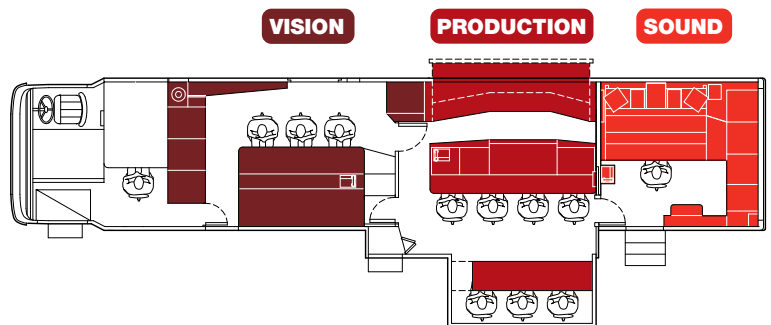

SPECIFICATIONS

Dimensions

Length 12.0m
Width 4.7m
Height 3.73m

Weight

25 Tonnes

Power

63A, load 30KVA x3

Cameras

Facilities for up to 12 HD Sony cameras and 6 SD radio cameras

Audio

48 fader Calrec Sigma Digital sound desk with Bluefin upgrade
108 stereo + 104 mono channels
Can be configured as up to 52 x 5.1 surround channels

Vision Mixer

Sony MVS-8000 (HD) & DVS-9000 (SD) vision mixers both with 34 inputs

VT and Editing

Facilities for up to 5 HD or SD VT machines

Production Area

Colour production monitors x38 including 2 HD monitors

FLOOR PLAN

SCREEN LAYOUT