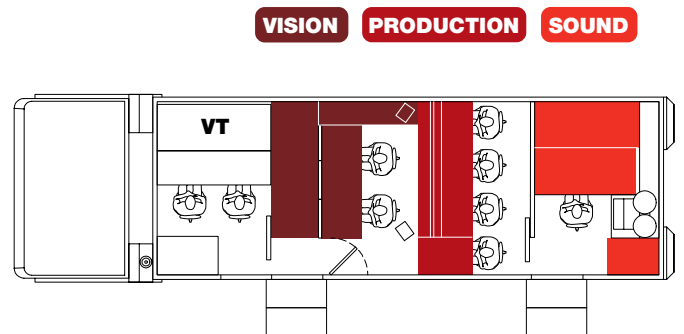

UNIT 23-24

Unit 23 and 24 are versatile and flexible, perfect for a diverse range of live or recorded outside broadcasts.

SPECIFICATIONS

Dimensions

Length 8.7m
Width 3.7m
Height 2.5m

Weight

17 Tonnes

Power

Vision Mixer

Sony 2000
PGM/PST 12 button 16 inputs

VT and Editing

Wired for 6 x DigiBetas, 3 x VHS
Full edit facilities with Sony BVE910

Production Area

21 production monitors

FLOOR PLAN

MONITOR LAYOUT