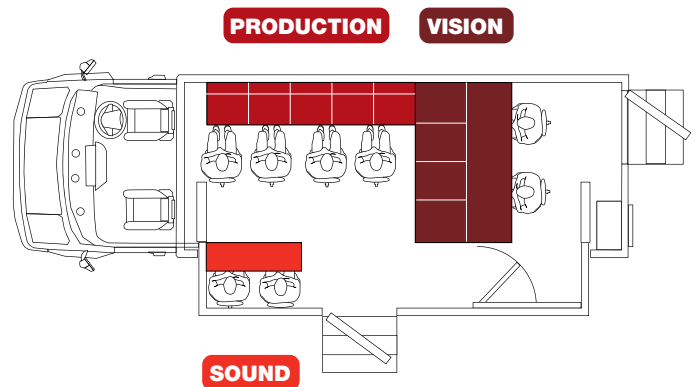

UNIT 25

Unit 25 is a six camera capable digital production unit with space for six VT machines. It is a medium sized production unit base on a Mercedes Vario chassis cab with a single expanding side to the left hand side. Combined with its all TFT multi viewer driven monitor wall this gives the unit a surprisingly spacious two row production area whilst still maintaining a small overall footprint. It is designed to be as flexible as possible and is equipped with up to 6 Sony camera channels, a Sony DVS2000 vision mixer and a Yamaha DM1000 audio mixing console. Unit 25 is equally suited to compact stand alone production or as an add-on to other units in the fleet.

SPECIFICATIONS

Dimensions

Length 7.6m
Width 2.9m - expanded
Height 3.1m

Weight

8 Tonnes

Power

Input single phase 63A, and 16A night supply
Output 16A
Load 35A, 9KVA

Cameras

VT and Editing

Wired for DigiBetas x5,
VHS/DVD combo x2 + LSM

Production Area

20" displays with multi-viewers x12

FLOOR PLAN

MONITOR LAYOUT